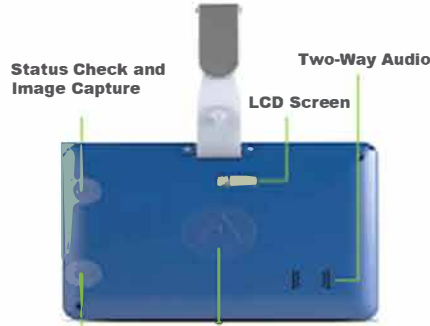

The audio is streamed live to the monitoring station via an extremely sensitive microphone, where the experienced handlers will take appropriate and immediate action on your behalf. The SafeTCard will pulse when activated a Heart Beat Vibration to give the wearer comfort that the signal has gone through and the monitoring station is listening and emergency procedures activated.

SafeTCard the most widely used Domestic Violence Emergency Duress System puts you back in control. SafeTCard are saving lives every day and restoring hope to those impacted by domestic violence or sexual abuse. Now you're back in control....

Multi-Function buttons to make audio calls to pre-nominated contact numbers.

Amber Alert Red Alert (24/7 monitoring link)

Two-Way Audio

SafeTCard Identicom is now a two-way audio device.

Image Capture

The only dedicated LWD with a camera function. *